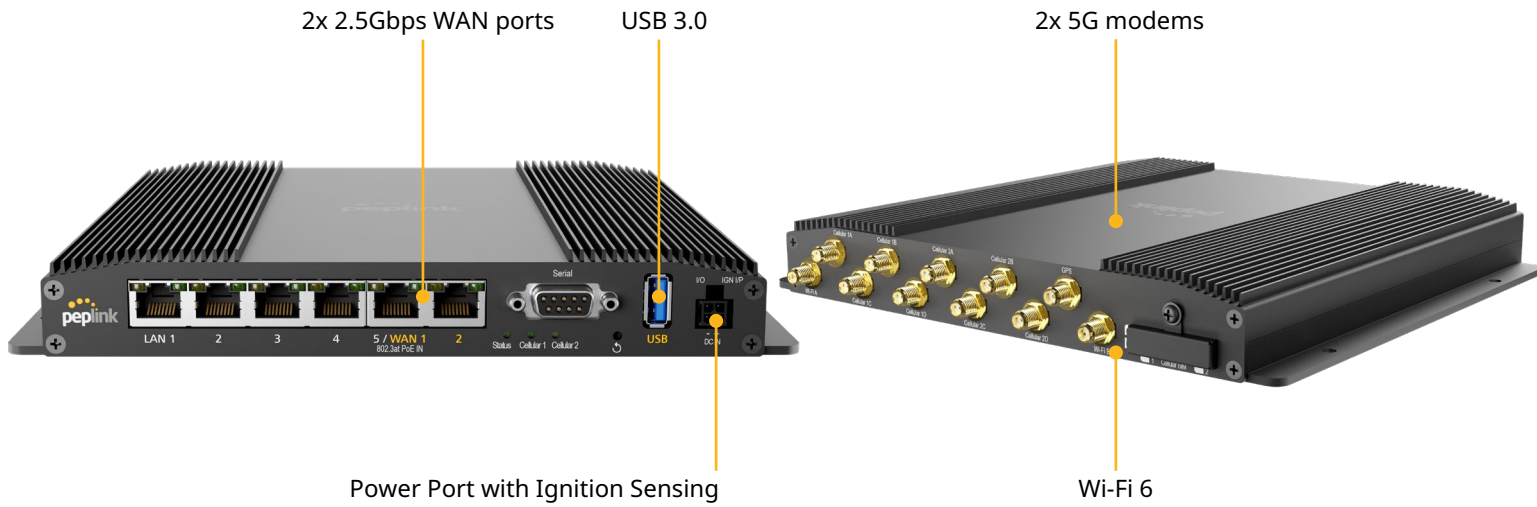

Effortless Cellular Extension

With the PoE input feature, the BR2 Pro can seamlessly extend your existing SD-WAN infrastructure to provide dual LTE/5G connectivity. One cable for both power and data, it's that simple.

SIM-licity as always

Built-in eSIM and SIM Injector support, the BR2 Pro maximizes your possibilities with flexible remote SIM management.

Oh, So Many WANs

Complement any SD-WAN deployment with the Dual Ethernet WANs, Dual 5G/LTE, USB WAN, and Wi-Fi WAN. Not enough WANs? Add the MAX Adapter 5G for an instant third 5G connection. Literally, all the WANs to keep you going.